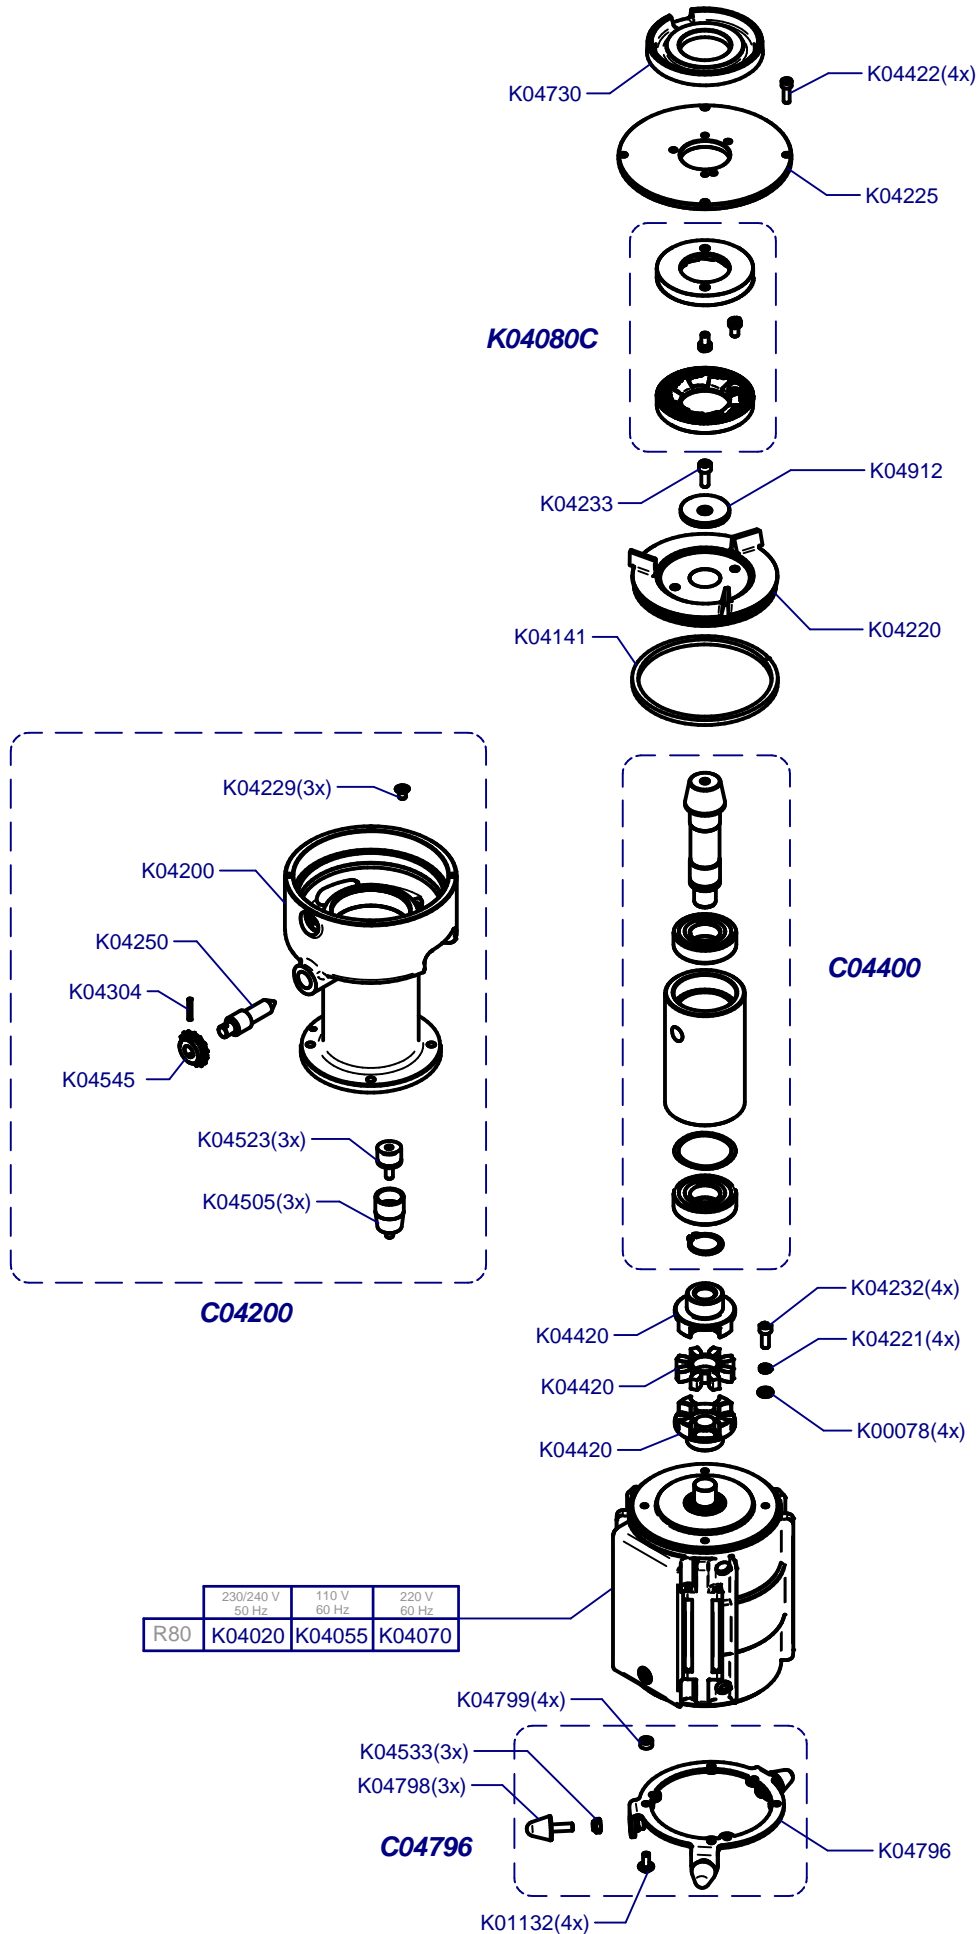

Retail R80

Updated 07/01/2016

Bag Shaker	K04800M
Standard	K04803M

(B)

230 V 50 Hz	240 V 50 Hz	220 V 60 Hz	110 V 60 Hz
K01330	K00369	K01330	K00113

(A)

R80	K04571	K04571	K04591	K04573	K04572
-----	--------	--------	--------	--------	--------

Retail R80

Updated 07/01/2016

Retail R80

Updated 07/01/2016

Frontal Regulación / Regulation Frontal

Bancada / Bed Plate