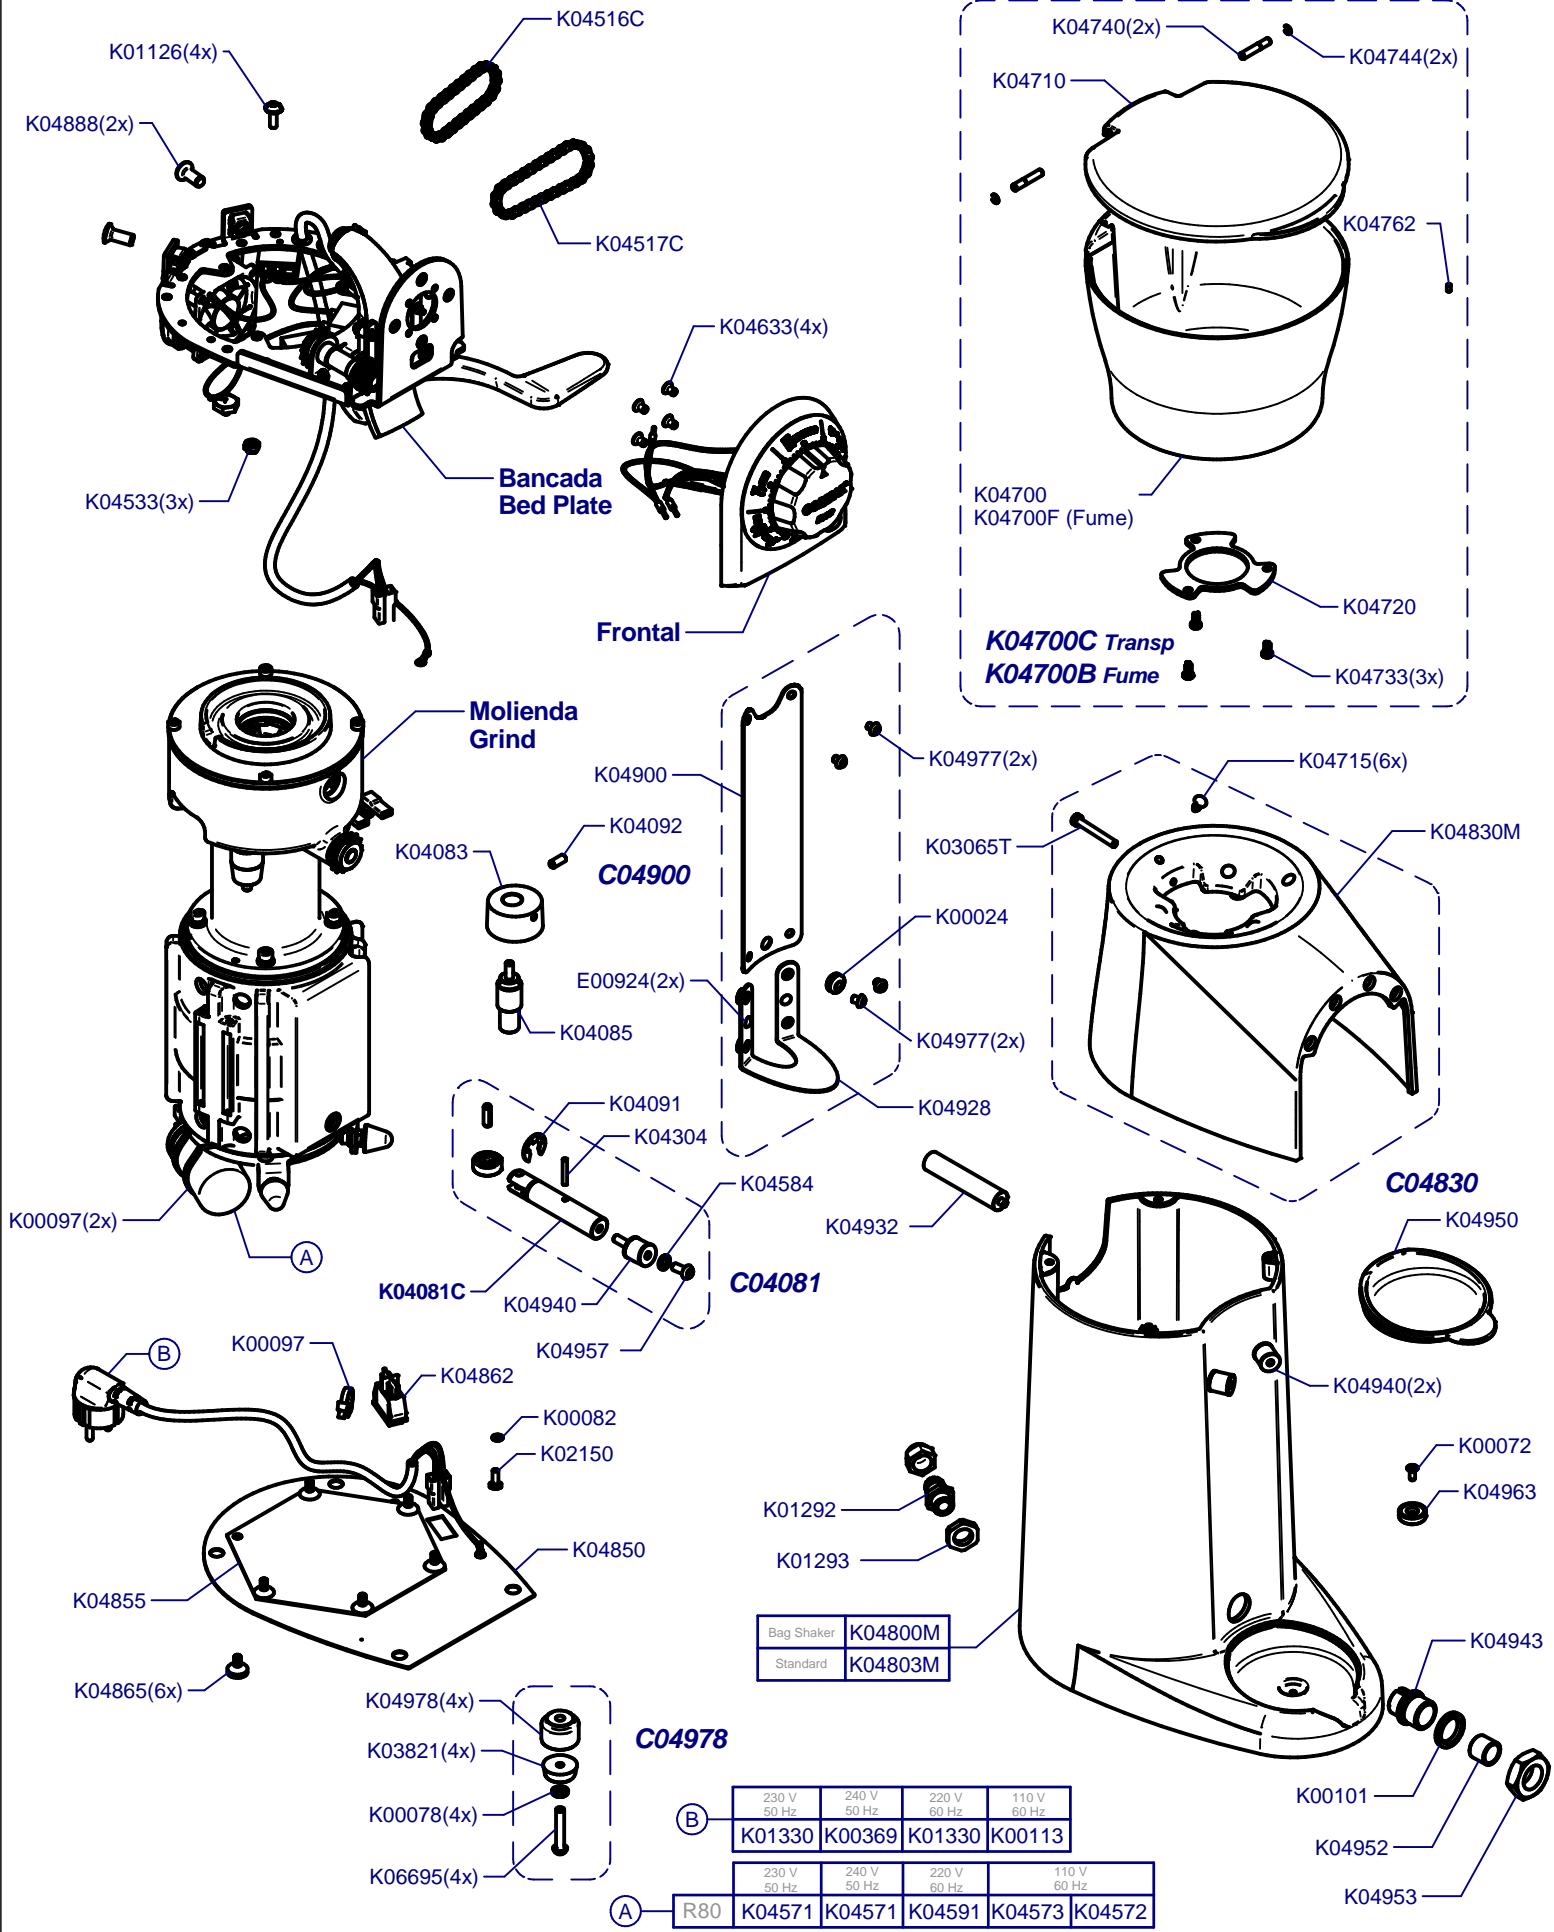

Retail R80

Updated 07/01/2016

Bag Shaker	K04800M
Standard	K04803M

(B)

230 V 50 Hz	240 V 50 Hz	220 V 60 Hz	110 V 60 Hz
K01330	K00369	K01330	K00113

(A)

R80	K04571	K04571	K04591	K04573	K04572
-----	--------	--------	--------	--------	--------

Retail R80

Updated 07/01/2016

Retail R80

Updated 07/01/2016

Frontal Regulación / Regulation Frontal

Bancada / Bed Plate