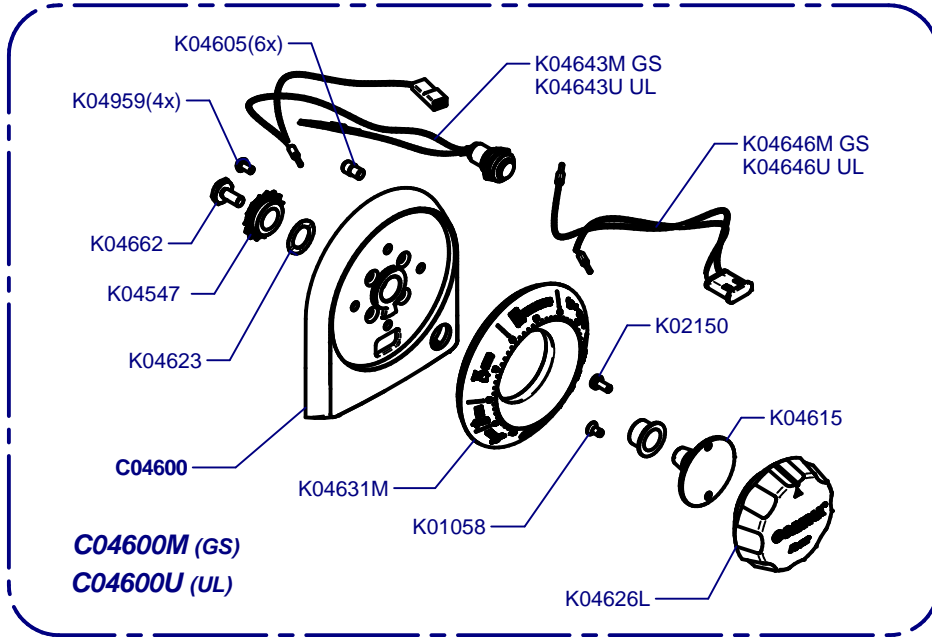

Retail R80

Updated 07/01/2016

Bag Shaker	K04800M
Standard	K04803M

(B)

230 V 50 Hz	240 V 50 Hz	220 V 60 Hz	110 V 60 Hz
K01330	K00369	K01330	K00113

(A)

R80	K04571	K04571	K04591	K04573	K04572
-----	--------	--------	--------	--------	--------

Retail R80

Updated 07/01/2016

Retail R80

Updated 07/01/2016

Frontal Regulación / Regulation Frontal

Bancada / Bed Plate