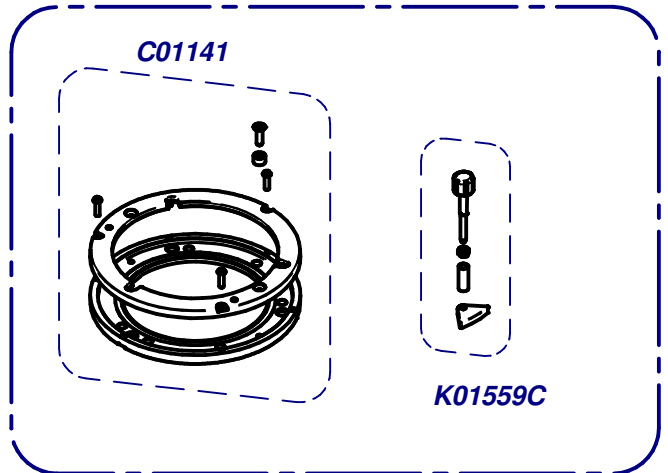

Molienda / Grind

C00638 = K03408C + K07102C Alum
C00639 = K03420C + K07102C Bras
C00638N = C03508N + K07102C Ni

Placa Base / Mother Board

Sis. Paralel / Parallel Sys.

Sis. Punto a Punto / Stepped Sys.