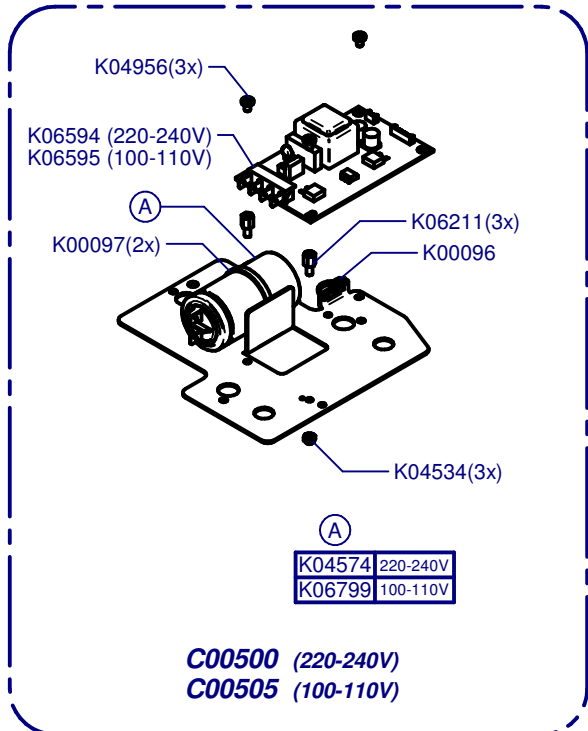

K06552C Marzocco

Cover / Cover

C06601O 1-2 50Hz Compak
C06615O 1-2 60Hz Compak
C06601V 1-2-3 50Hz Compak
C06615V 1-2-3 60Hz Compak

K06523
K06529 Con Leds/With Leds

C06625 Kit Leds

K06675 (Con Prensa y Leds/With Tamper & Leds)
K06670 (Con Prensa/With Tamper)
K06665 (Sin Prensa/Without Tamper)
K06680 (Sin Prensa y Leds/Without Tamper & Leds)

Molienda / Grind

C00638 = K03408C + K07102C Alum
C00639 = K03420C + K07102C Bras
C00638N = C03508N + K07102C Ni

Placa Base / Mother Board

Sis. Paralel / Parallel Sys.

Sis. Punto a Punto / Stepped Sys.